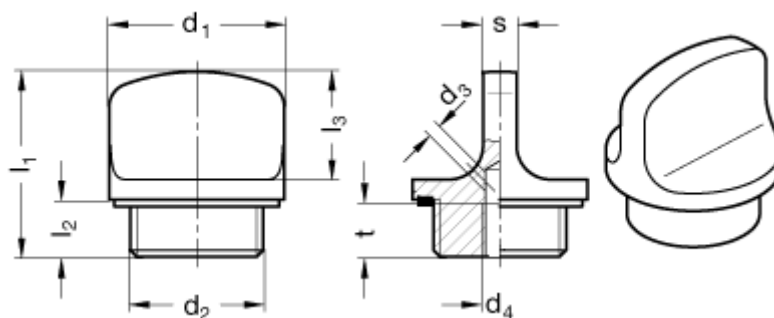

# Data Sheet

Article number: 201126523

Description: E+G Threaded plug temperatur up to 120C  
GN 441-32-M26x1,5-1-SW

## Measures

$d_1 = 32$

$d_2 = M 26 \times 1,5$

$d_3 = 2$

$d_4 = M 5$

$l_1 = 29$

$l_2 = 9$

$l_3 = 17$